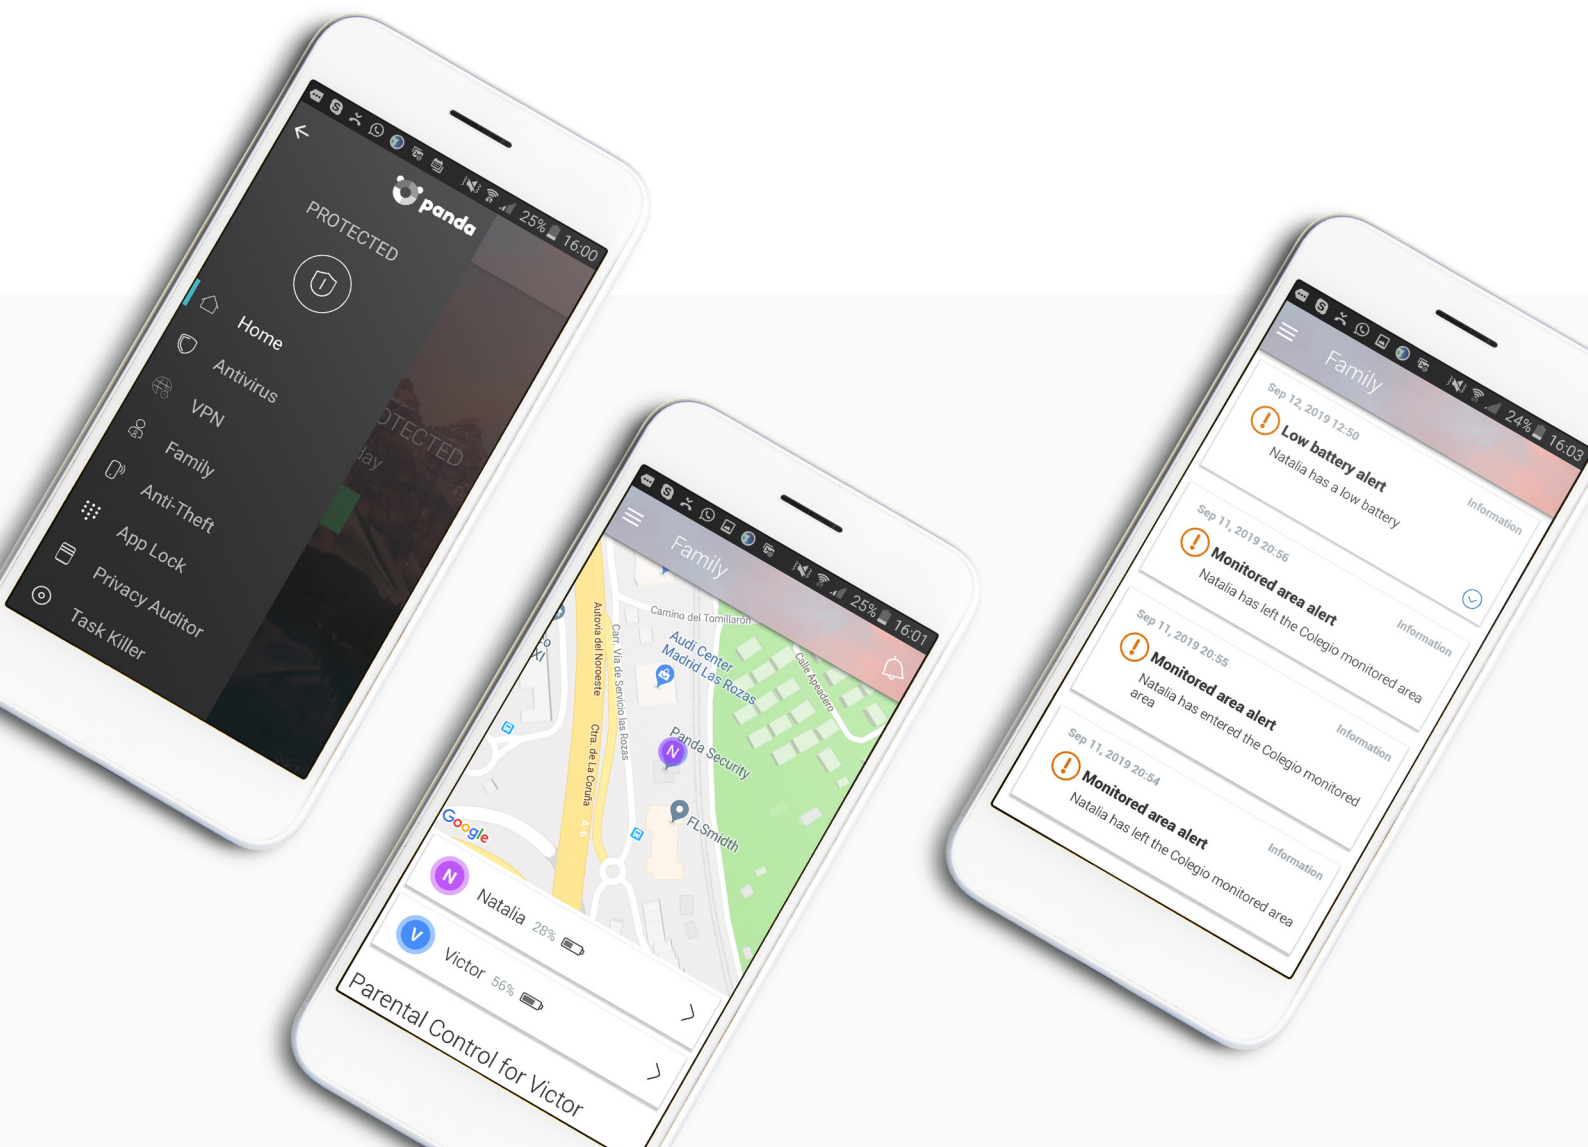

WHAT CAN YOU DO WITH PANDA DOME FAMILY?

- Locate your loved ones in real time.**
- View your children's location history (for the past 30 days).**
- Block or set time limits for phone or tablet usage.*
- Block or set time limits on apps.*
- View usage reports for apps such as YouTube, WhatsApp, Instagram or TikTok.*
- Get alerts when your kids arrive at or leave school, extracurricular activities or any geographic area you define.**
- Access information about your family members from your mobile device and/or Web console. **
- Enjoy peace of mind knowing your children have a panic button available that will alert you immediately and will show you their current location in case of emergency.**

* Only available for Android™ devices

** Available for iOS® and Android™ devices