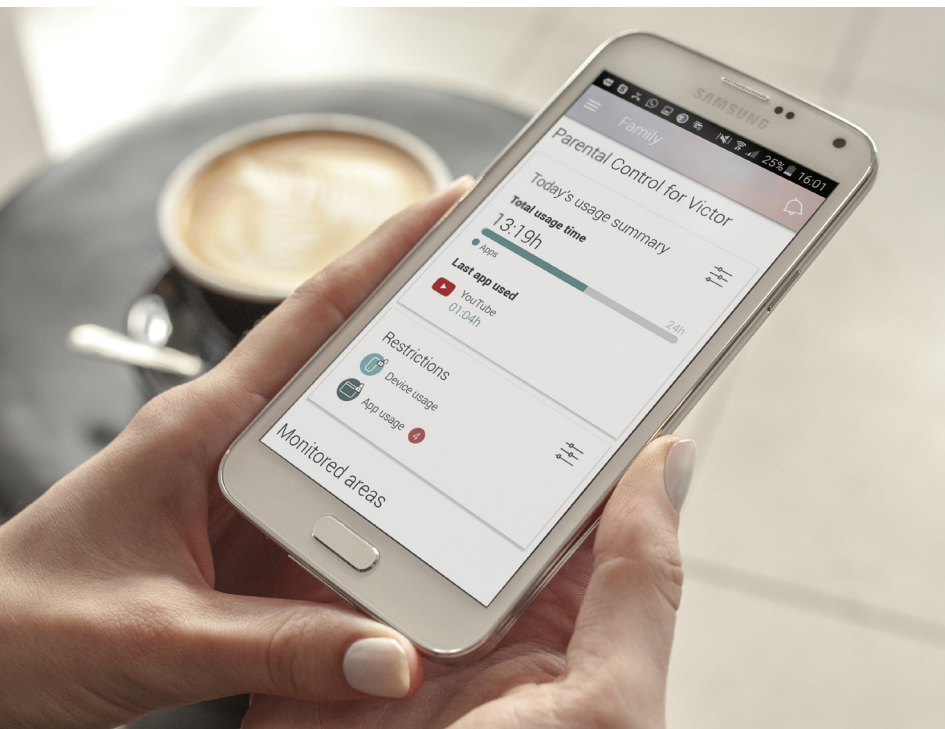

PLUS, PANDA DOME INCLUDES:

- VPN for your loved ones to browse the Internet anonymously, privately, and safely even on public Wi-Fi networks.**
- Antivirus protection against all types of viruses and malware.*
- Anti-theft protection with multiple features:
  - Lock and wipe your family's mobile devices remotely in the event of loss or theft.*
  - Prevent theft with motion alerts. An alarm will sound if anyone takes your device without permission.*
  - Get theft alerts with a photo of the 'thief' and their location after three failed attempts to unlock your device.*

* Only available for Android™ devices

** Available for iOS® and Android™ devices

MINIMUM SYSTEM REQUIREMENTS

Android™

- Operating System: 5.0 or later.

iOS®

- Operating System: 11 or later.

For more information about Panda Dome Family, please visit
www.pandasecurity.com/homeusers/solutions/family